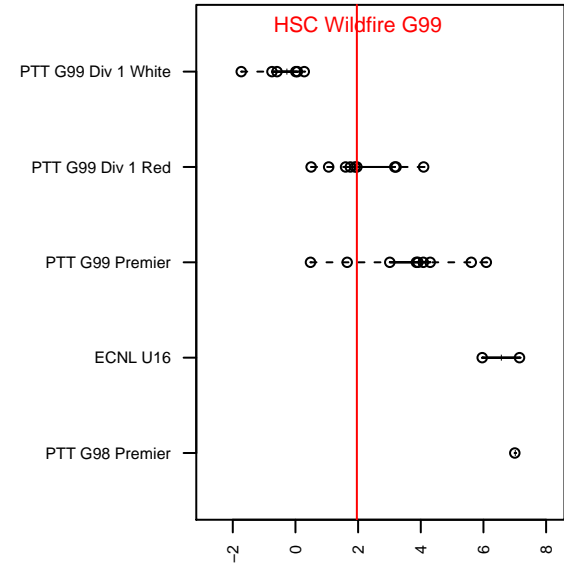

**attack and defense rating
relative to others at age
and all opponents in last 13 months**