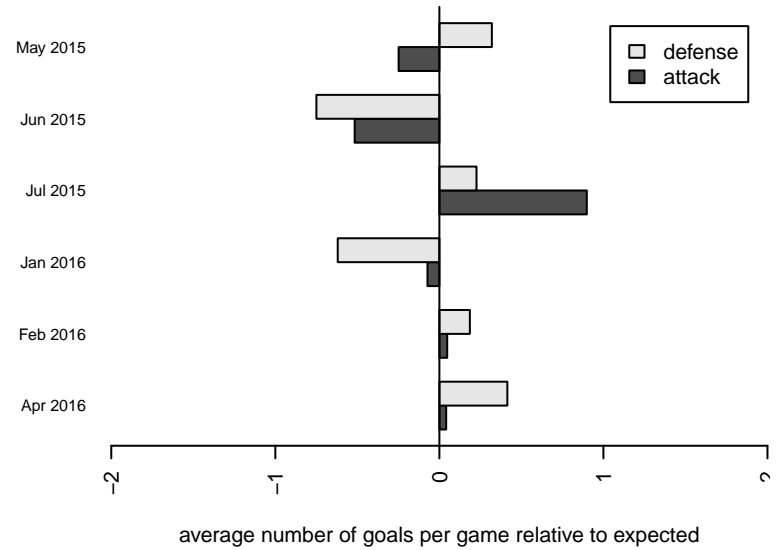

Performance relative to 13 month average