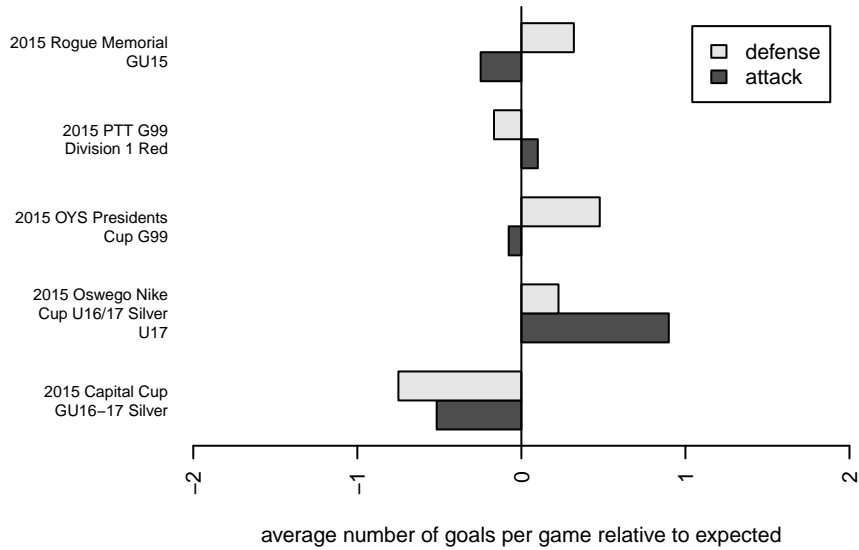

Performance relative to 13 month average