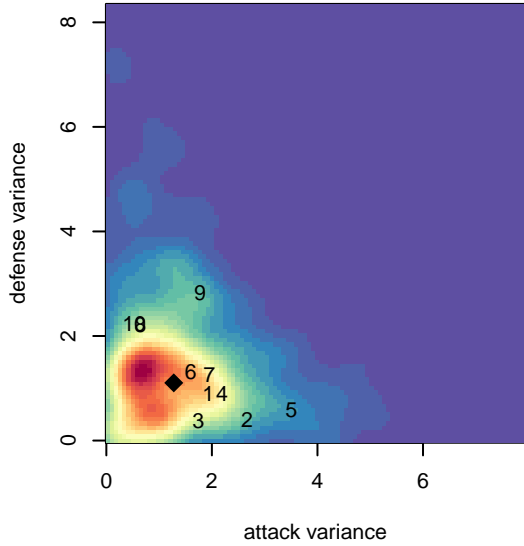

HSC Wildfire G99

Hillsboro Soccer Club
 Hillsboro, OR
 G99 total strength=1319
 attack=6.36 defense=5.73
 fall league = PTT G99 Div 1 Red

alt names used:
 HSC Wildfire
 HSC Wildfire
 HSC Wildfire

Venues played:
 2015 Rogue Memorial GU15
 2015 Capital Cup GU16-17 Silver
 2015 Oswego Nike Cup U16/17 Silver U17
 2015 PTT G99 Division 1 Red
 2015 OYS Presidents Cup G99

HSC Wildfire G99
 Dots are actual minus expected GF (blue circles) and GA (red triangles).
 Blue line is smoothed change in attack strength. Red is smoothed change in defense strength.

**attack and defense variance (black dot)
relative to other teams
and top 10 in region**