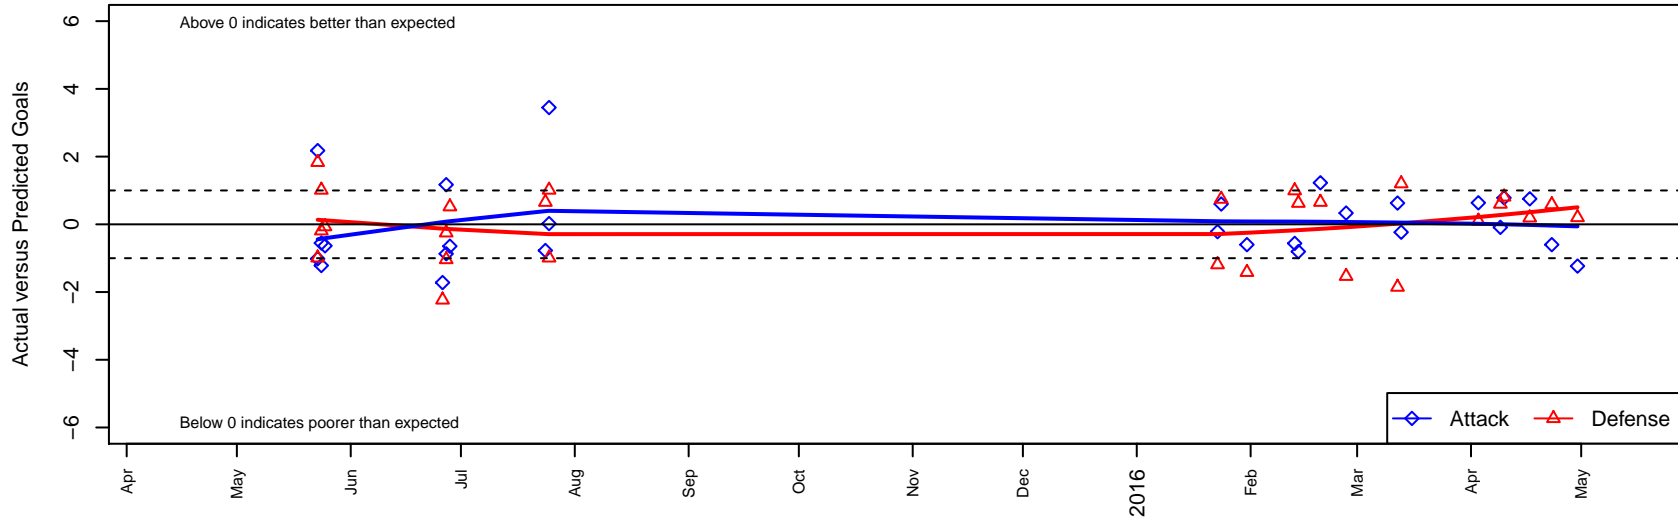

HSC Wildfire G99

Hillsboro Soccer Club
 Hillsboro, OR
 G99 total strength=1319
 attack=6.36 defense=5.73
 fall league = PTT G99 Div 1 Red

alt names used:
 HSC Wildfire
 HSC Wildfire
 HSC Wildfire

Venues played:
 2015 Rogue Memorial GU15
 2015 Capital Cup GU16-17 Silver
 2015 Oswego Nike Cup U16/17 Silver U17
 2015 PTT G99 Division 1 Red
 2015 OYS Presidents Cup G99

HSC Wildfire G99
 Dots are actual minus expected GF (blue circles) and GA (red triangles).
 Blue line is smoothed change in attack strength. Red is smoothed change in defense strength.

**attack and defense variance (black dot)
relative to other teams
and top 10 in region**